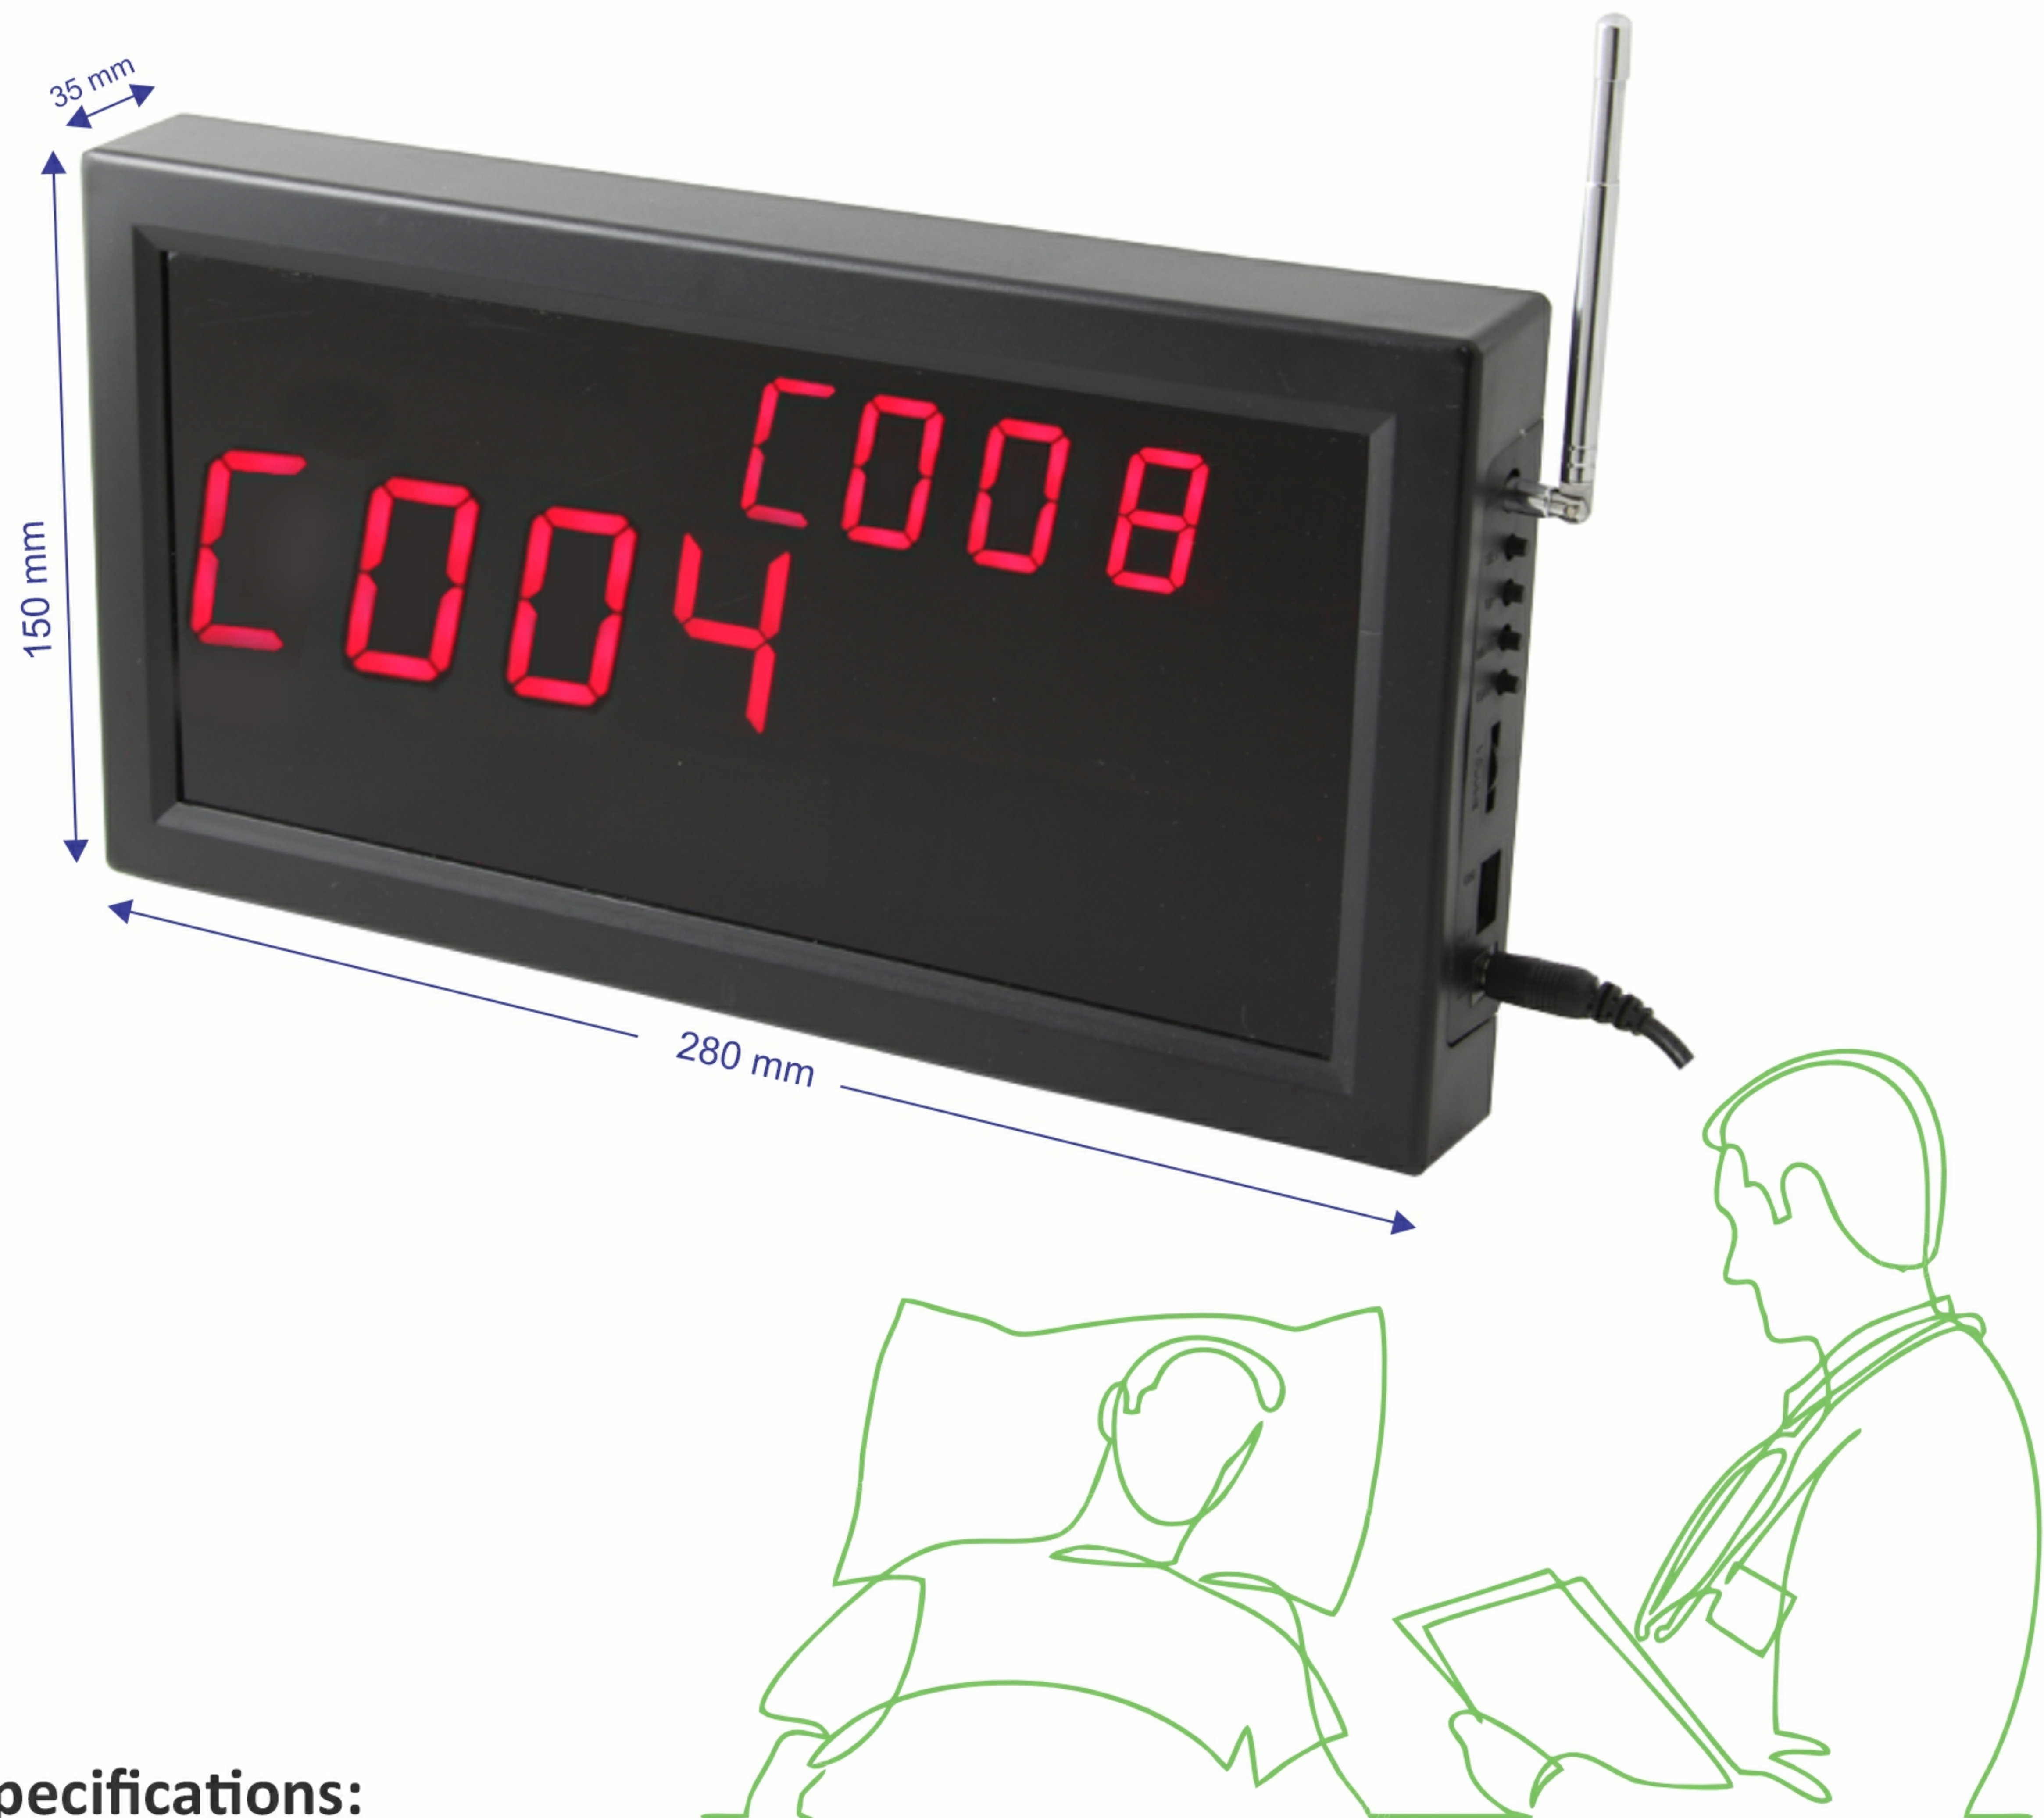

**WIRELESS NCS-STAFF DISPLAY UNIT (K-USB)**

K-USB is a Seven-segment display unit installed in the management center as the Wireless staff console of Wireless Nurse Call System. It is used to display the number associated to the calling unit to management staff.

The Alarm for a new call is played by an internal speaker and a reminder can be set to repeat the alarm in predefined intervals.

K-USB has a queue management on 400 incoming calls and displays the first 3 calls in chronological order. The display shows the current time when there is no active call present.

**Technical Specifications:**

Weight	588 g		
Dimensions	W: 280 mm	H: 150 mm	D: 35 mm
Raw Material	Plexiglass		
Color	Black		
Power Supply	12 V DC via external adapter		
Display Type	Seven-Segment		
Internal Speaker	1 W, 8 Ohms		
Wireless Range	100 meters radius outdoors		
Wireless Frequency	433 MHz		
Operating Temperature	-10°C ~ +50° C		
Operating Humidity	30% ~ 80% RH		
Mounting	Surface		