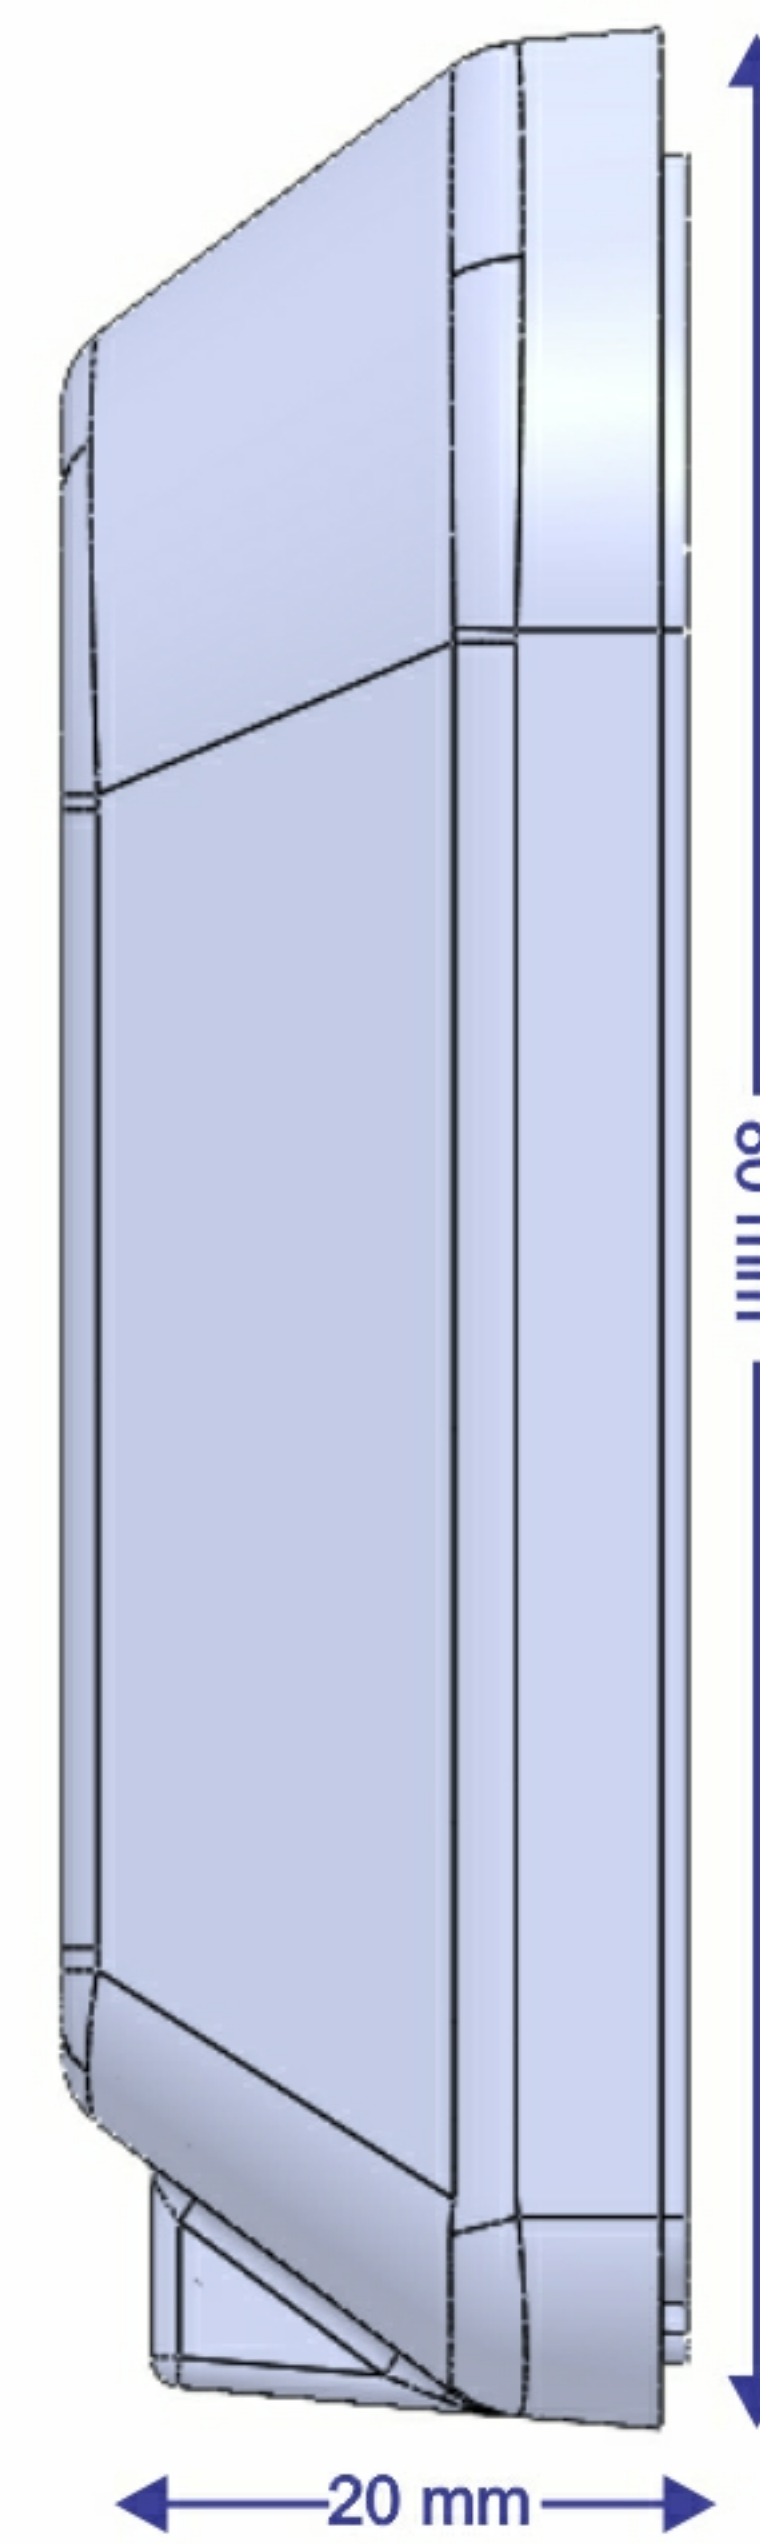

INFOTAINMENT SYSTEM-PULL CORD SWITCH (TB-32)

TB-32 is used in washrooms or similar areas making the call easier by pulling the cord. It activates a Service call in the staff console which has a higher priority than normal /emergency nurse calls. TB-32 comes with a Cancel/Presence switch on the panel and has ingress protection rating (IP) against liquids up to IPX5.

Technical Specifications:

Weight	58g		
Dimensions	W: 80 mm	H: 80 mm	D:20 mm
Raw Material:	Polycarbonate + ABS		
Color	White		
Power Supply	5 V		
Cord Capacity	Max 20 Kg		
Operating Temperature	-10°C ~ +50°C		
Operating Humidity	30-% ~ 80% RH		
Mounting	Surface/Flush		