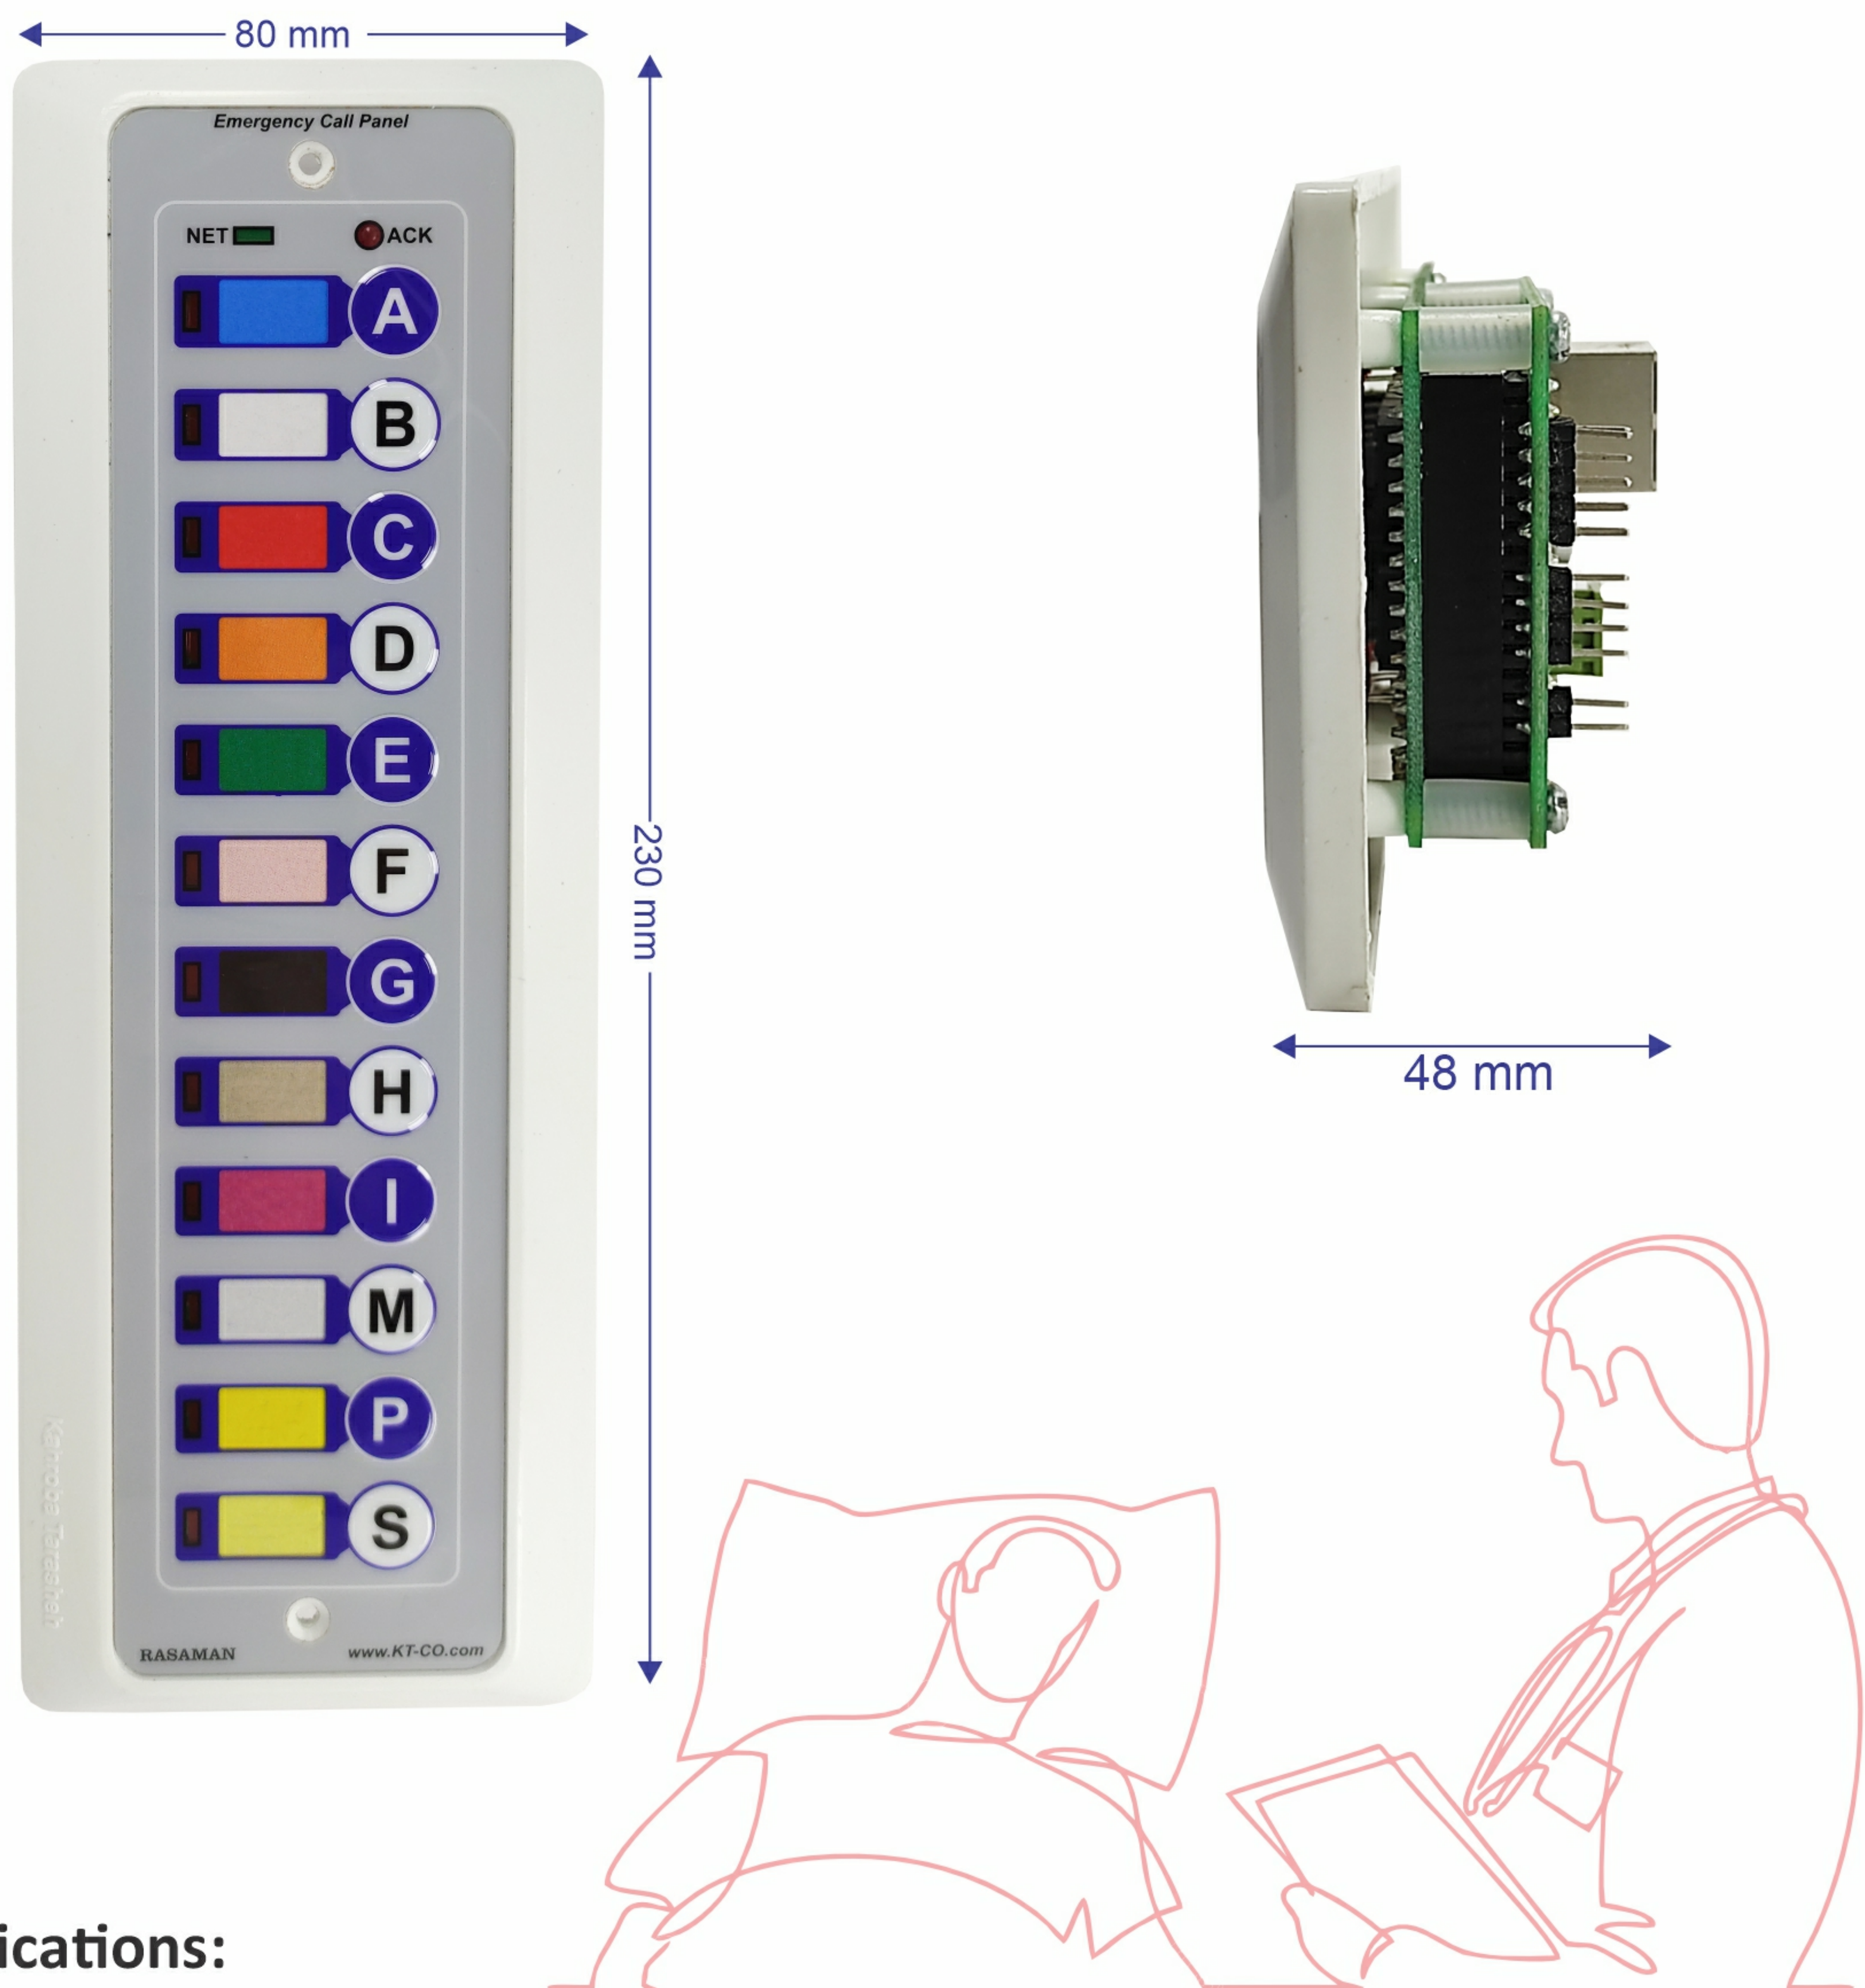

EMERGENCY CODE CALL – PANEL (ECP-05)

ECP-05 is a panel with 12 buttons to Launch a code call (blue, orange, purple, red, yellow, etc.) by pressing the corresponding button. The panel is connected to the main Emergency Code Call server KTC-RN-S over the hospital LAN.

The code associated to each button can be customized through the managing software installed on the main server.

The codes called by the panel are broadcast via the hospital paging speakers, corridor code displays, radio pagers and Short Message Service (SMS).

Technical Specifications:

Weight	133 g		
Dimensions	W: 230 mm	H: 80 mm	D:48 mm
Raw Material	Polycarbonate + ABS		
Color	White		
Power Supply	5 V		
Port	RJ45		
Operating Temperature	-10°C ~ +50° C		
Operating Humidity	30% ~ 80% RH		