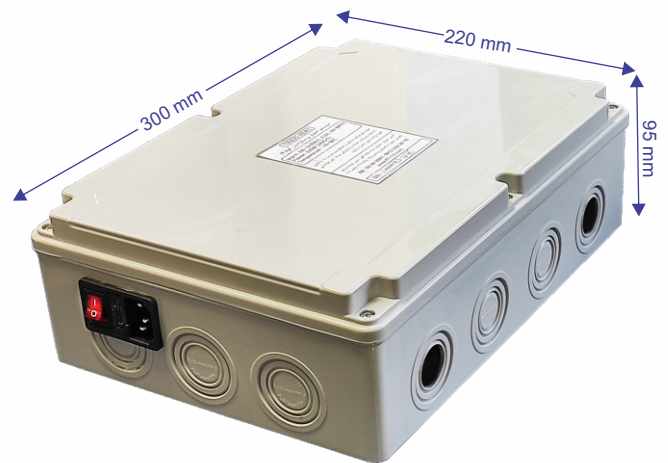

**SMART NCS – TERMINAL BOX (TBX-31)**

TBX-31 is the interface between Patients' Intercom Panels (BCU-34) via RJ45 and Phoenix ports and the staff console (CUI-32) via RJ45 port under RS-485 communication protocol. TBX-31 provides the 24VDC power for the staff console.

**Technical Specifications:**

Weight	1726g		
Dimensions	W : 300mm	H 110mm	D 20mm
Raw Material	ABS		
Power Supply	220 ~ 240 VAC , 0.2 A ( 50 HZ)		
Output Power	240 W(24VDC)		
Color	Grey		
Port1	24 x RJ45		
Port2	4 x 6pin Phoenix		
Operating Temperature	-10°C ~ +50°C		
Operating Humidity	30% ~ 80% RH		
Mounting	Surface (Max. 3 meters from Staff Console)		