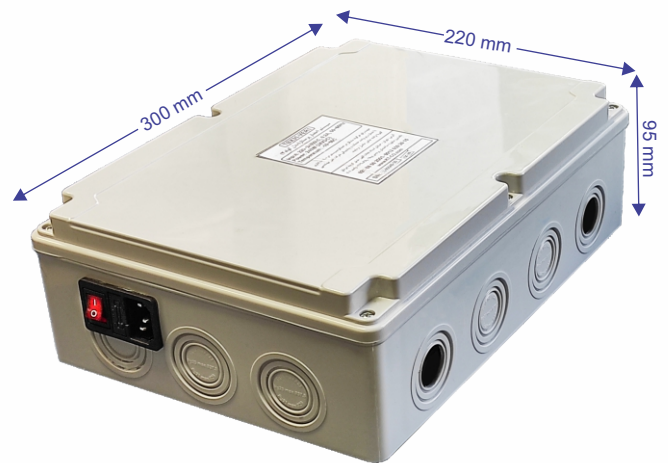

**INFOTAINMENT SYSTEM – TERMINAL BOX (TBX-31)**

TBX-31 is the interface between Patients' Intercom Panels (BCU-34) via RJ45 and Phoenix ports and the staff console (CUI-32) via RJ45 port under RS-485 communication protocol. TBX-31 provides the 24VDC power for the staff console.

**Technical Specifications:**

Weight	1726g		
Dimensions	W : 300mm	H 110 mm	D 20mm
Raw Material	ABS		
Power Supply	220 ~ 240 VAC , 0.2 A ( 50 HZ)		
Output Power	240 W(24VDC)		
Color	Grey		
Port1	24 x RJ45		
Port2	4 x 6pin Phoenix		
Operating Temperature	-10°C ~ +50°C		
Operating Humidity	30% ~ 80% RH		
Mounting	Surface (Max. 3 meters from Staff Console)		