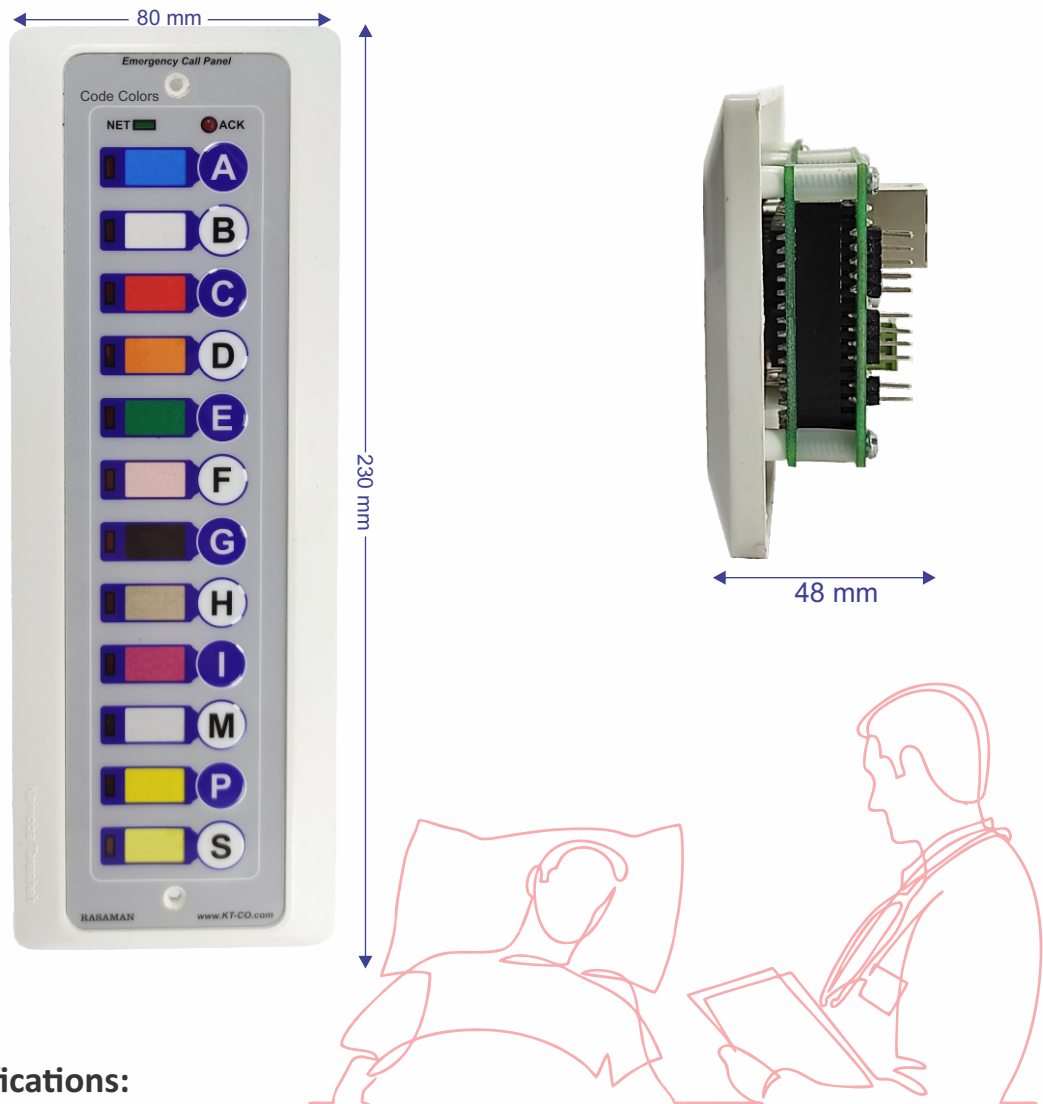

**EMERGENCY CODE CALL – PANEL (ECP-05)**

ECP-05 are the panels with 12 buttons to Launch a code call (blue, orange, purple, red, yellow, etc.) by pressing the corresponding buttons. The panel is connected to the main Emergency Code Call server over the legacy network of the hospital.

The code associated to each button can be customized through the managing software installed on the main server.

The codes called by the panel are broadcast via the speakers, corridor displays, pagers and Short Message Service (SMS).

**Technical Specifications:**

Weight	133 g		
Dimensions	W: 230 mm	H: 80 mm	D:48 mm
Raw Material	Polycarbonate + ABS		
Color	White		
Power Supply	12 V		
Port	RJ45		
Operating Temperature	-10°C ~ +50° C		
Operating Humidity	30% ~ 80% RH		